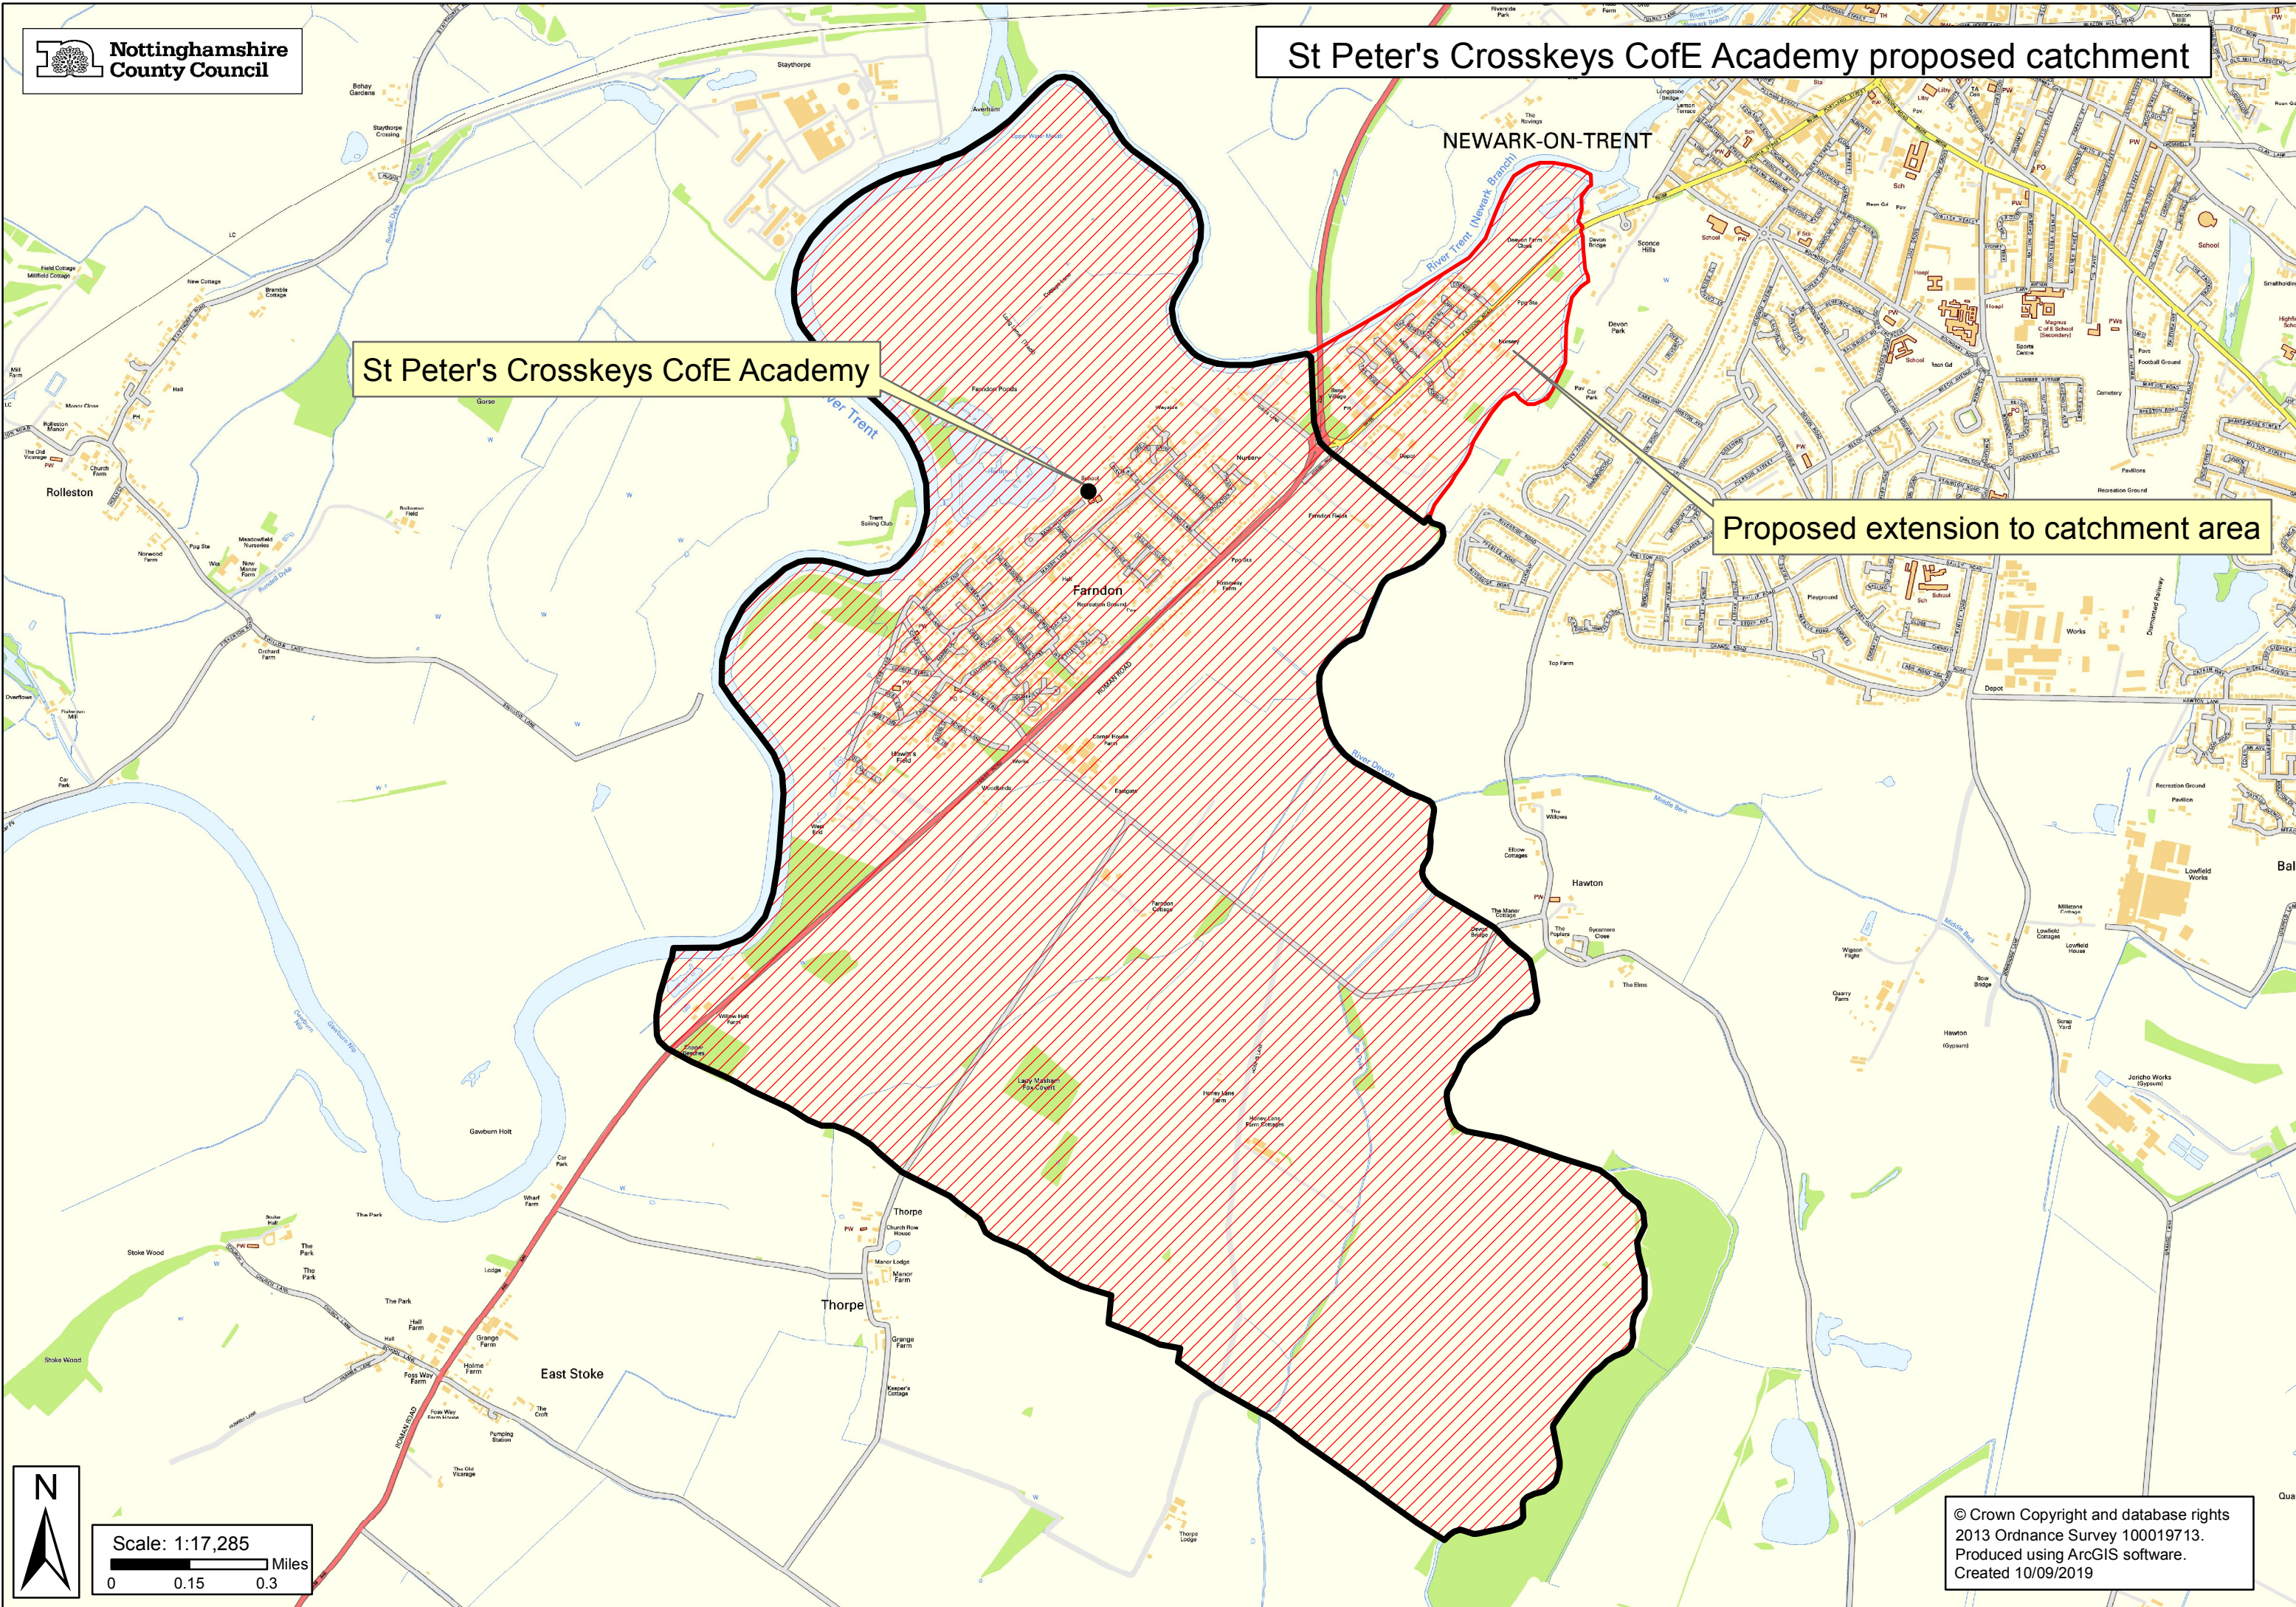

St Peter's Crosskeys CofE Academy

Proposed extension to catchment area

Scale: 1:17,285
0 0.15 0.3 Miles